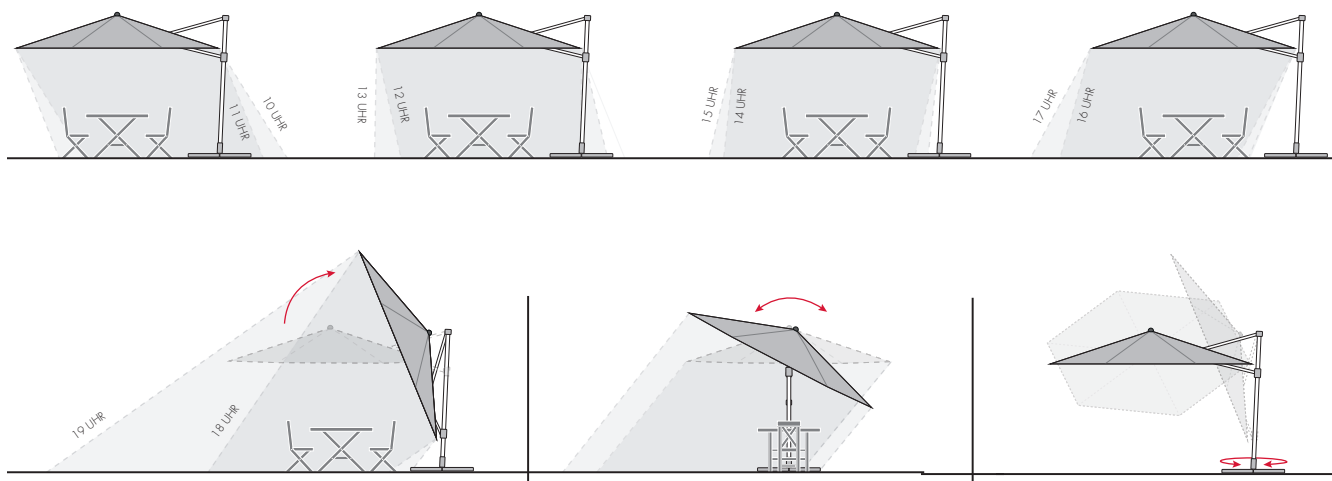

PENEDLSCHIRME SIDE POLE PARASOLS