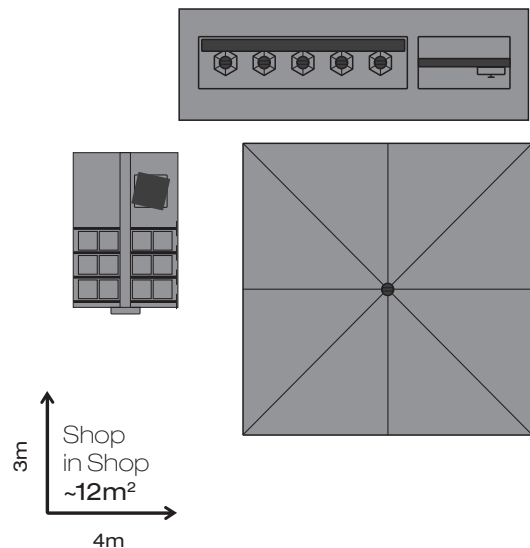

SHOP-IN-SHOP CONCEPT L

für 12m² | for 12 m²

Item number	Product	Size
	Knirps Apoll	
86199KNPR	Knirps Schirm-Präsentier	40 x 162 x 270 cm
86199KNSTR	Knirps Standing Rack	80 x 120 x 266 cm
86199KNBA	Knirps Banner-Aufsteller	40 x 70 x 270 cm
86199KNTLA	Knirps Teppich (optional)	85 x 440 cm