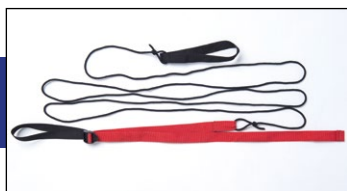

The weather protection for hammocks and frames

Hammock Cover can be quickly and easily secured with the help of the supplied guy rope. When you have finished using it, it can be stowed away again in no time at all.

Can be combined with hammock frames having a total length of approx. 440 cm and a height of approx. ≥ 160 cm.

Product data:

	ca. 3000 mm	ca. 1080 g

- Item number/EAN: AZ-3080026 / 4030454007993
- Material: 100 % ripstop polyester (210T), polyurethane-coated
- Packaging: Colour-coordinated textile bag (reusable) with attached product flyer
- Content: weather protection, guy rope
- Can be combined with: Arcus, Troja
- Customs tariff number: 6307909899
- Country of origin: China
- Individual pack dimensions: approx. 380 x 150 mm
- Master box: approx. 360 x 280 x 670 mm / contains 10 units