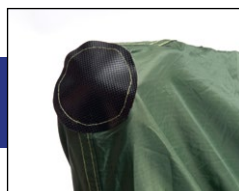

The weather protection for hammocks and frames

Hammock Cover can be quickly and easily secured with the help of the supplied guy rope. When you have finished using it, it can be stowed away again in no time at all.

Can be combined with hammock frames having a total length of approx. 358 cm and a height of approx. ≥ 110 cm.

Product data:

	ca. 3.000 mm	ca. 770 g

- Item number/EAN: AZ-3080024 / 4030454007986
- Material: 100 % ripstop polyester (210T), polyurethane-coated
- Packaging: Colour-coordinated textile bag (reusable) with attached product flyer
- Content: weather protection, guy rope
- Can be combined with: Kronos, StarSet, Sumo RockStone
- Customs tariff number: 6307909899
- Country of origin: China
- Individual pack dimensions: approx. 350 x 130 mm
- Master box: approx. 360 x 240 x 570 mm / contains 10 units