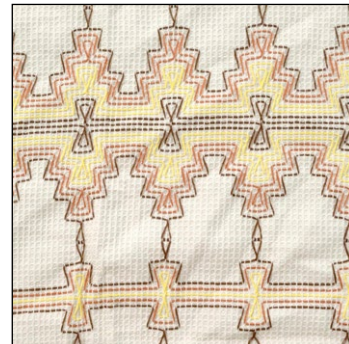

AMAZONAS®

PALACIO BOHO

Hammocks as big as French beds! For the perfect look & stability we use for the spreader bars finest hardwood from Brazil. Palacio Boho is additionally handmade in complicated Swedish Huck Embroidery, including an additional decorative hem (Brazilian: veranda). All in the strongest 450g/m² cotton fabric.

Product data:

ca. 360 x 140 cm	ca. 240 x 160 cm	max. 200 kg	ca. 5,0 kg

- Item number / EAN: AZ-1062150 / 4030454008181
- Material: 100 % cotton (untreated)
- Packaging: Reusable bag made of colour-coordinated hammock material including hammock book
- Can be combined with: Frames: Arcus, Troja, Olymp, Madera, Sumo Grande
Accessories: Easy+, Jumbo, T-Strap, Smartrope, Microrope, Liana, Sono
- Customs tariff number: 6306900019
- Country of origin: Brazil
- Individual pack dimensions: approx. 1450 x 160 x 140 mm

RIO BOHO

AZ-1026150 • 4030454008174

Size **XXL**

Recycling

The traditionally woven hammock from Brazil with decorative hem

The Rio Boho hammock is traditionally handmade in Brazil. A very special loom is needed for the Swedish Huck Embroidery: Being extra soft and comfortable, it also makes Rio Boho a visual highlight. In addition, there is a particularly beautiful decorative hem, called a veranda, which is a must for luxury hammocks in Brazil!

For a high durability, extra thick cords are connected by hand with a woven band, so that even high punctual loads can be compensated.

To make the look perfect, the Rio Boho hammock fabric - honey-comb-piqué - is finished with macramé handwork.