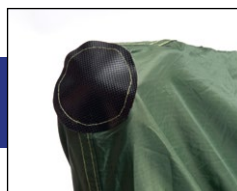

The weather protection for hammocks and frames

Hammock Cover can be quickly and easily secured with the help of the supplied guy rope. When you have finished using it, it can be stowed away again in no time at all.

Can be combined with hammock frames having a total length of approx. 440 cm and a height of approx. ≥ 160 cm.

Product data:

	ca. 3000 mm	ca. 1080 g

- Item number/EAN: AZ-3080026 / 4030454007993
- Material: 100 % ripstop polyester (210T), polyurethane-coated
- Packaging: Colour-coordinated textile bag (reusable) with attached product flyer
- Content: weather protection, guy rope
- Can be combined with: Arcus, Troja
- Customs tariff number: 6307909899
- Country of origin: China
- Individual pack dimensions: approx. 380 x 150 mm
- Master box: approx. 360 x 280 x 670 mm / contains 10 units